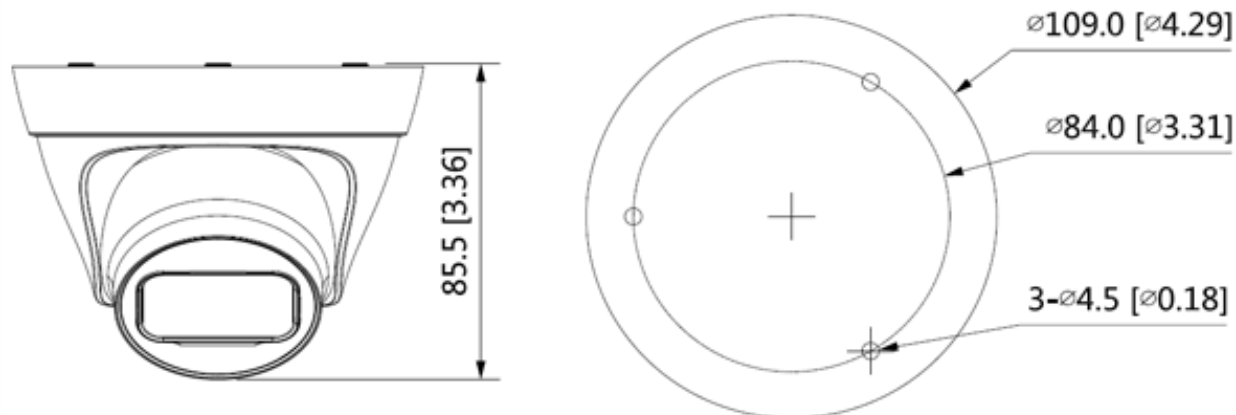

Dimensions (mm/inch)

Accessories : Optional