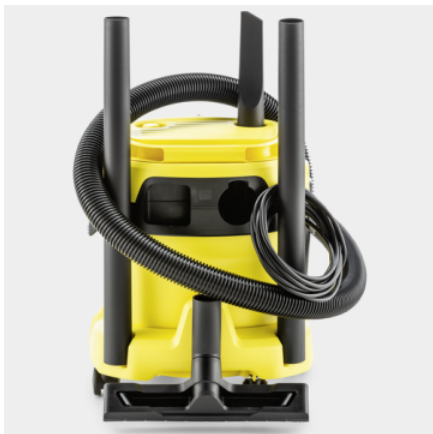

WD 2 PLUS V-12/4/18

The compact entry-level wet and dry vacuum cleaner WD 2 Plus V-12/4/18 convinces users with a 12 l plastic container, 4 m cable, 1.8 m long suction hose and a blower function.

Order no.

1.628-000.0

- Compact design with practical accessories storage
- Fleece filter bag
- Practical blower function

Technical data

EAN code		4054278655659
Rated input power / Amps	W	1000
Container capacity	l	12
Container material		Plastic
Power cable	m	4
Standard accessory ID	mm	35
Supply voltage	V / Hz	220 - 240 / 50 - 60
Colour		Yellow
Weight without accessories	kg	4.1
Weight incl. packaging	kg	6
Dimensions (L × W × H)	mm	349 × 328 × 378

Equipment

Suction hose length	m	1.8
Suction hose type		with straight handle
Suction hose material		Plastic
Quantity of suction tubes	Piece(s)	2
Suction tubes length	m	0.5
Suction tubes nominal width	mm	35
Suction tubes material		Plastic
Wet and dry floor nozzle		clips
Crevice nozzle		■
Fleece filter bag	Piece(s)	1
Foam filter		■
Rotary switch (on/off)		■
Blower function		■
Intermediate parking position of the handle on the device head		■
Additional accessory storage on the device head		■
Storage space for small parts		■
Folding carrying handle		■
Parking position		■
Accessory storage on the device		■
Sturdy bumper		■
Swivel castors	Piece(s)	4

■ included in the scope of supply.

Practical accessory storage

- Space-saving, secure and easily accessible accessories storage.
- Compact device storage.

Practical blower function

- Where vacuuming is not possible, the practical blower function can be used.
- Effortless dirt removal, e.g. from a gravel bed.