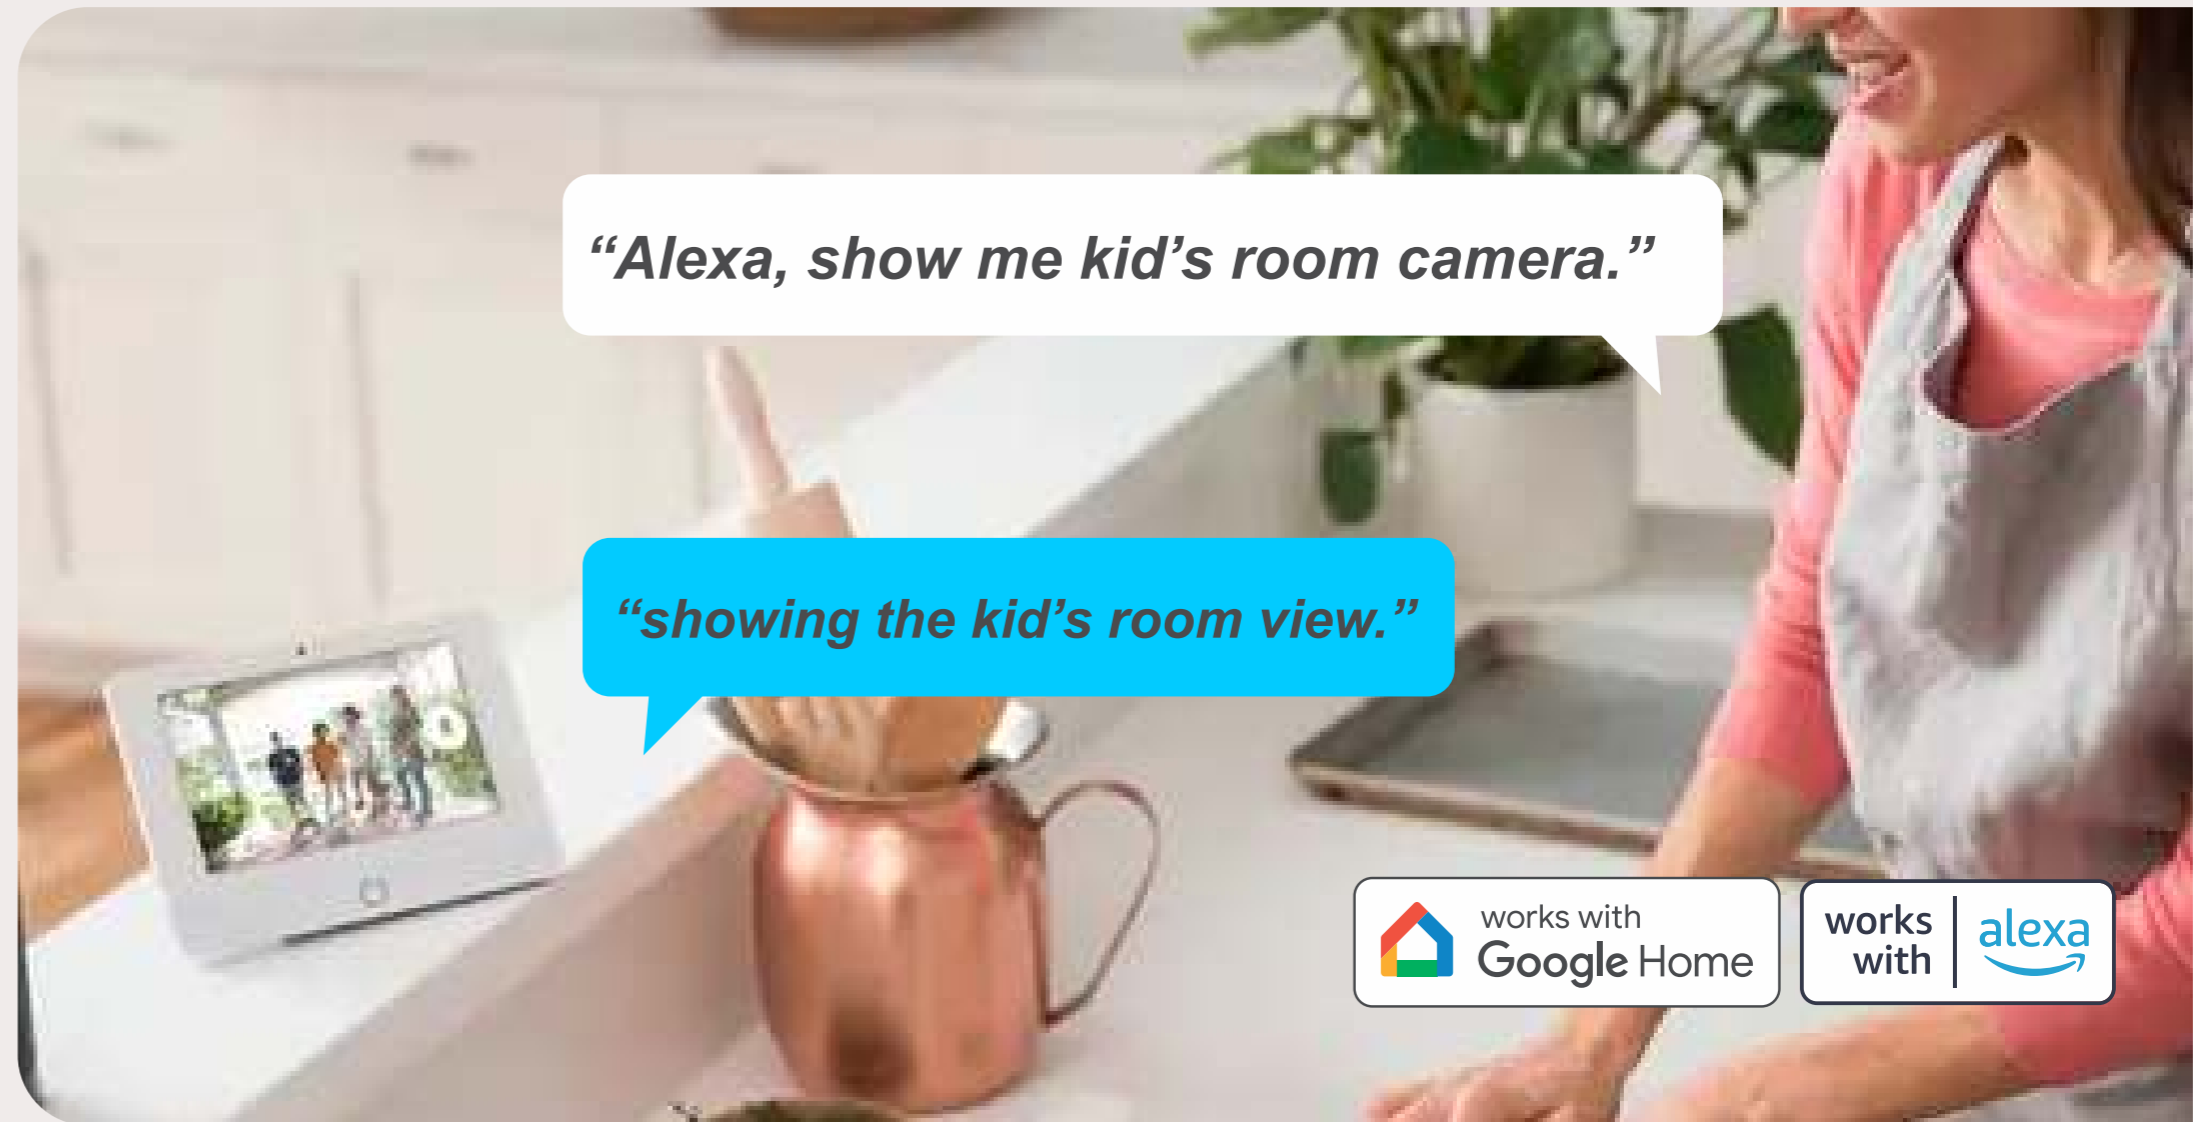

Alexa and Google Supported

The CP PLUS EzyKam+ also works with both Alexa & Google Home, which lets you integrate your surveillance solution with your smart home system, meaning that with a simple voice command, you can now view your camera feed live on TV or smart phone.

“Alexa, show me kid’s room camera.”

“showing the kid’s room view.”