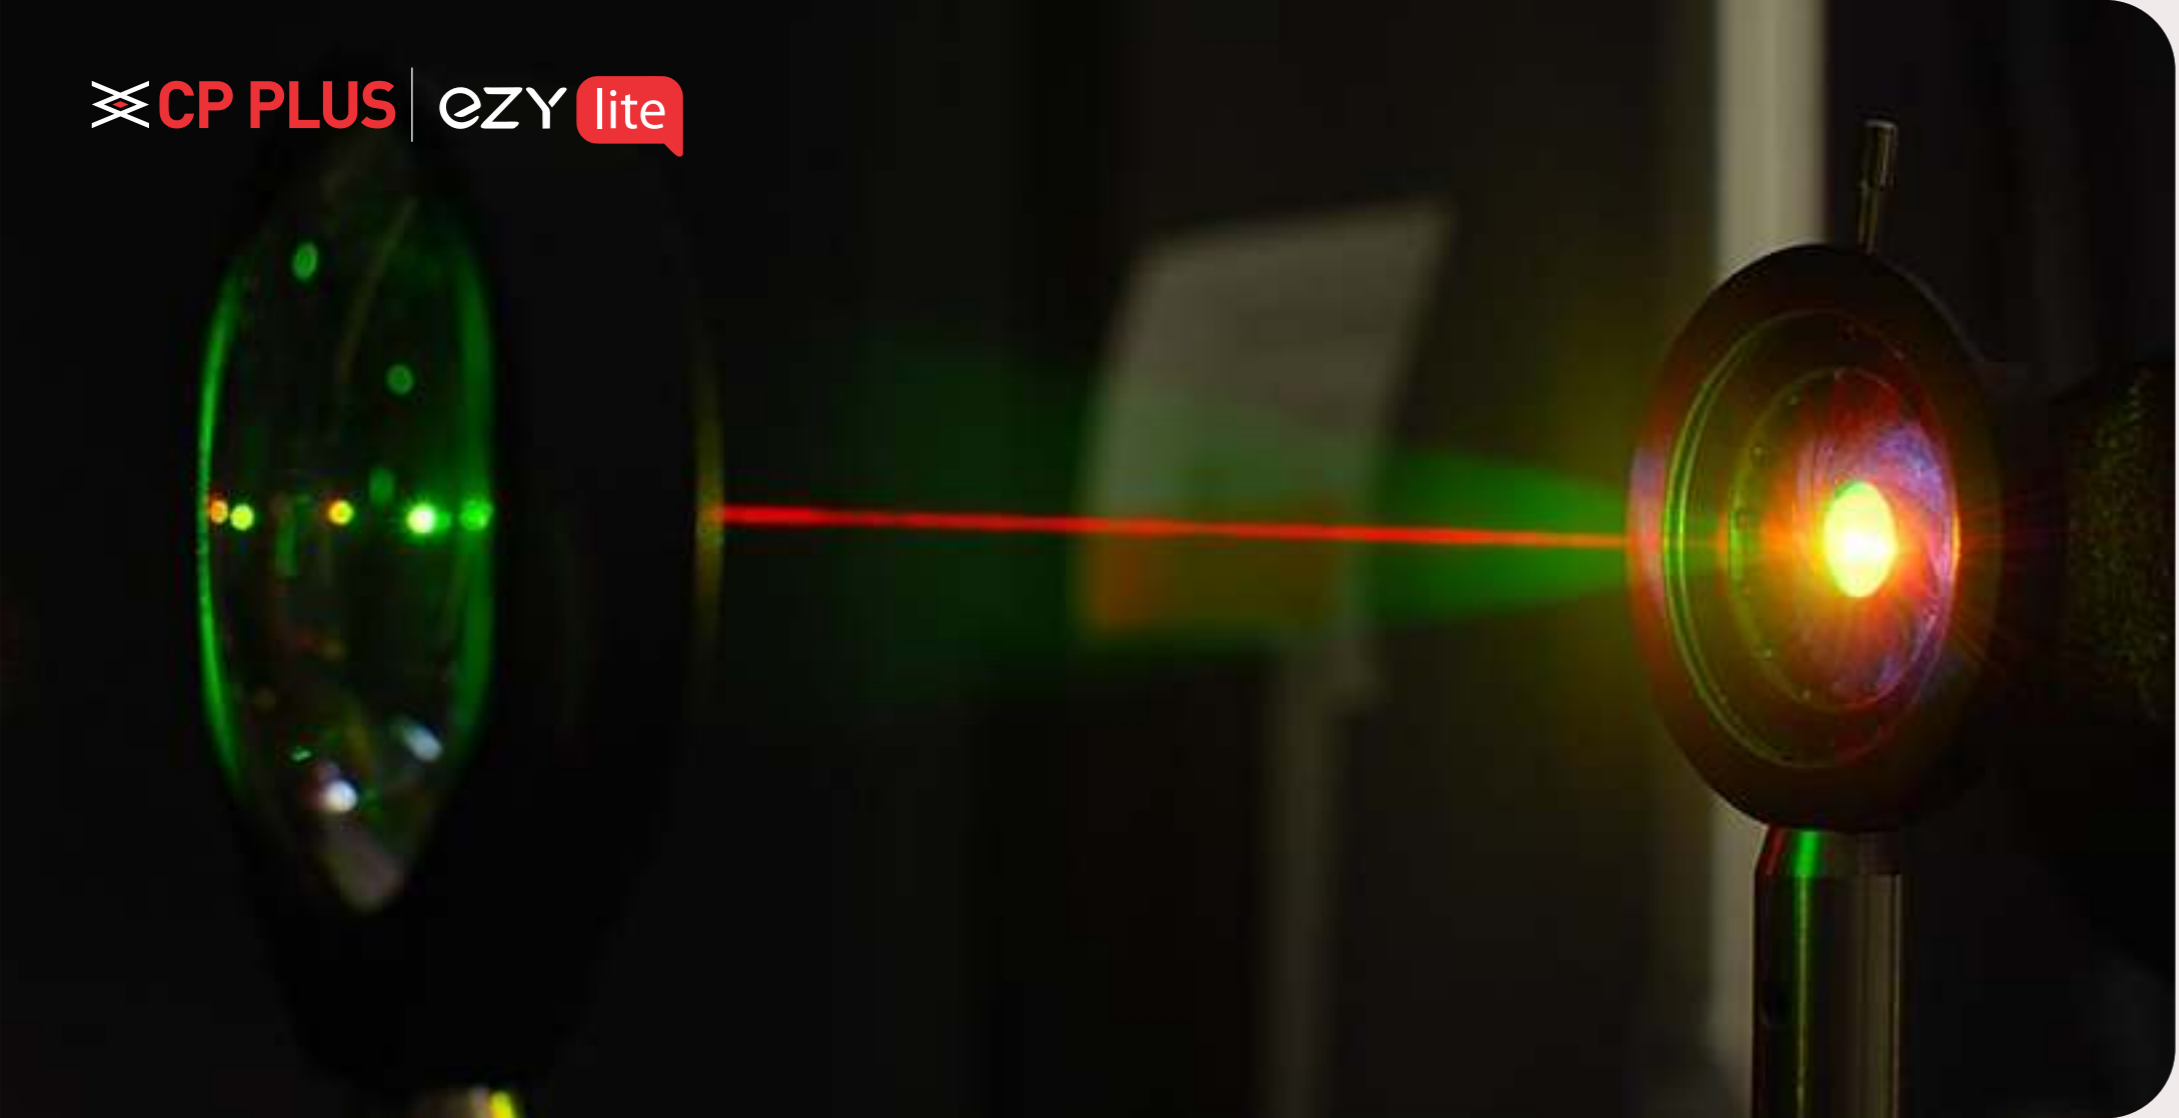

IR Lights

In areas of low illumination &/or dark places, infrared lights help to present a clear video feed even at night, increasing and enhancing the visibility of the lens to capture every detail.

4G Support

To eliminate the hassle of cables and switches, this camera has been 4G enabled which makes it easier and better to conduct surveillance of any closed space.