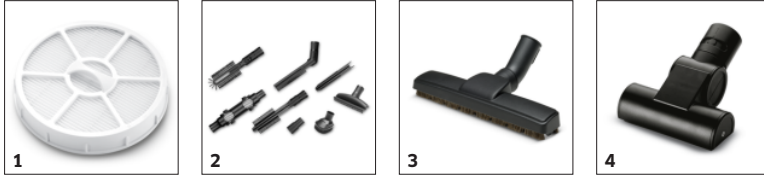

HEPA 13 filter

- Reliably filters the finest dirt, such as pollen and other allergy-triggering particles.
- Clean exhaust air - for a healthy living environment.

Detachable floor nozzle

- Option to attach additional accessories for ideal cleaning in every area of the home.

ACCESSORIES FOR VC 3

1.198-053.0

		Order no.	Description	
VACUUMS				
Filters				
HEPA 13 filter*	1	2.863-238.0	The HEPA 13 filter (EN 1822:1998) for the Kärcher VC 3 multi-cyclone vacuum cleaner safely and reliably filters the finest dirt such as pollen and allergenic particles. Ideal for allergy sufferers.	■
Accessory kits				
VC cleaning kit	2	2.863-255.0	The VC cleaning kit extends the variety of applications for the vacuum cleaner range. This makes cleaning tasks simpler and easier.	□
Nozzles				
Parquet nozzle	3	2.863-260.0	The Kärcher parquet nozzle with soft bristles for the gentle cleaning of parquet floors and other sensitive hard floors.	□
Turbo upholstery nozzle	4	2.903-001.0	Practical nozzle with rotating air-driven brush. Cleans upholstered furniture and textile surfaces with particular thoroughness. Ideal for removing pet hair. Working width: 160mm	□